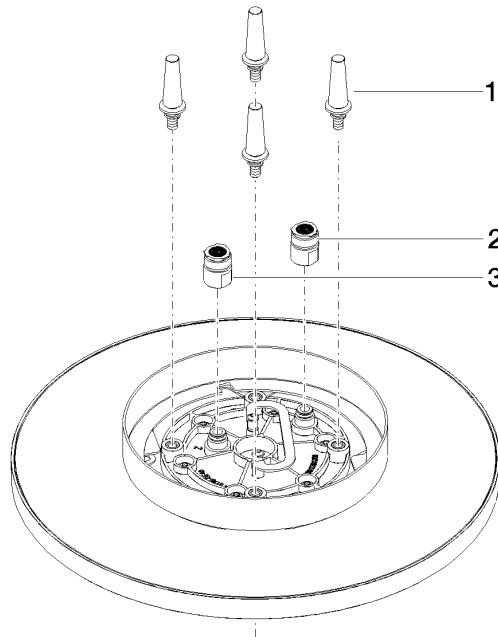

28 031 970

- rain shower Ø 300 mm
- PURE RAIN, max. flow rate 12 l/min (at 3 bar)
- PURIFY RAIN, max. flow rate 6 l/min (at 3 bar)
- Distance to ceiling from bottom edge of shower 40 mm
- with anti-scale system
- For simultaneous control of the jet types, we recommend the xTool thermostat module

Required miscellaneous

Concealed ceiling installation box 35 041 970 90 with ceiling fixing -

- concealed rough parts
- min. recess depth 90 mm
- max. recess depth 115 mm
- 2x female thread " outlet

28 031 970

mm [inches]

Flow rate chart

Certificates

LGA_38400.

28 031 970

Spare parts list

No.	Item Number	Name	Quantity used	Delivery time
1	90 17 20 263 00 90	fixing set	1	2
2	90 24 03 309 01 90	connection	1	2
3	90 24 03 309 00 90	connection	1	2