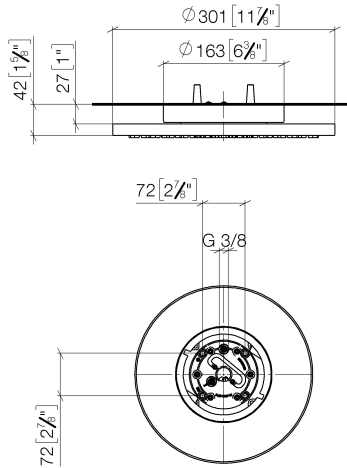

28 031 970

- rain shower Ø 300 mm
- PURE RAIN, max. flow rate 12 l/min (at 3 bar)
- PURIFY RAIN, max. flow rate 6 l/min (at 3 bar)
- Distance to ceiling from bottom edge of shower 40 mm
- with anti-scale system
- For simultaneous control of the jet types, we recommend the xTool thermostat module

Required miscellaneous

Concealed ceiling installation box 35 041 970 90 with ceiling fixing -

- concealed rough parts
- min. recess depth 90 mm
- max. recess depth 115 mm
- 2x female thread " outlet

28 031 970

mm [inches]

Flow rate chart

Certificates

LGA_38400.

28 031 970

Spare parts list

No.	Item Number	Name	Quantity used	Delivery time
1	90 17 20 263 00 90	fixing set	1	2
2	90 24 03 309 01 90	connection	1	2
3	90 24 03 309 00 90	connection	1	2