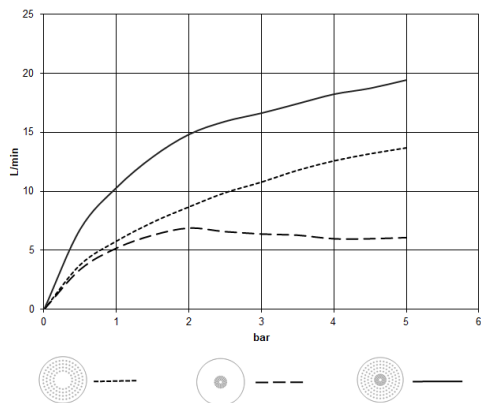

28 031 970

- rain shower Ø 300 mm
- PURE RAIN, max. flow rate 12 l/min (at 3 bar)
- PURIFY RAIN, max. flow rate 6 l/min (at 3 bar)
- Distance to ceiling from bottom edge of shower 40 mm
- with anti-scale system
- For simultaneous control of the jet types, we recommend the xTool thermostat module

Required miscellaneous

Concealed ceiling installation box 35 041 970 90 with ceiling fixing -

- concealed rough parts
- min. recess depth 90 mm
- max. recess depth 115 mm
- 2x female thread " outlet

28 031 970

mm [inches]

Flow rate chart

Certificates

LGA_38400.

28 031 970

Spare parts list

No.	Item Number	Name	Quantity used	Delivery time
1	90 17 20 263 00 90	fixing set	1	2
2	90 24 03 309 01 90	connection	1	2
3	90 24 03 309 00 90	connection	1	2